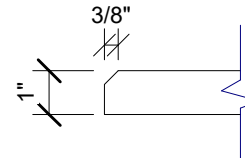

1 SIDE VIEW
1" = 1'-0"

2 EDGE DETAIL
3" = 1'-0"

3 PLAN VIEW
1" = 1'-0"

4 END VIEW
1" = 1'-0"

123 Columbia Court N. Chaska, MN 55318
www.acousticalsurfaces.com
1-800-854-2948

PRODUCT LINE: 1" Enviroacoustic Design Panels - 2ft x 2ft - Bevelled Edge - Drizzle