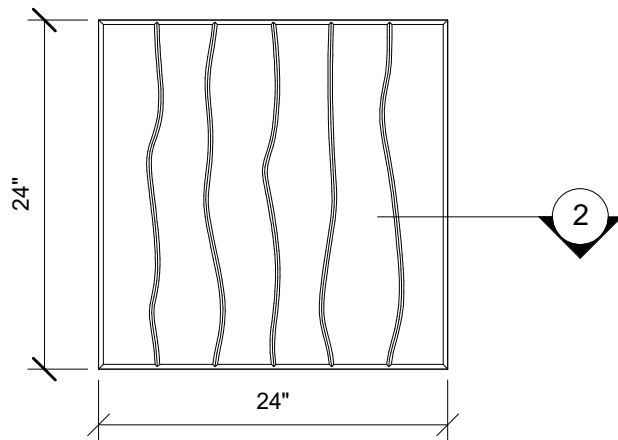

1 SIDE VIEW
1" = 1'-0"

2 EDGE DETAIL
3" = 1'-0"

3 PLAN VIEW
1" = 1'-0"

4 END VIEW
1" = 1'-0"

123 Columbia Court N. Chaska, MN 55318
www.acousticalsurfaces.com
1-800-854-2948

PRODUCT LINE: 1" Enviroacoustic Design Panels - 2ft x 2ft - Bevelled Edge - Drizzle